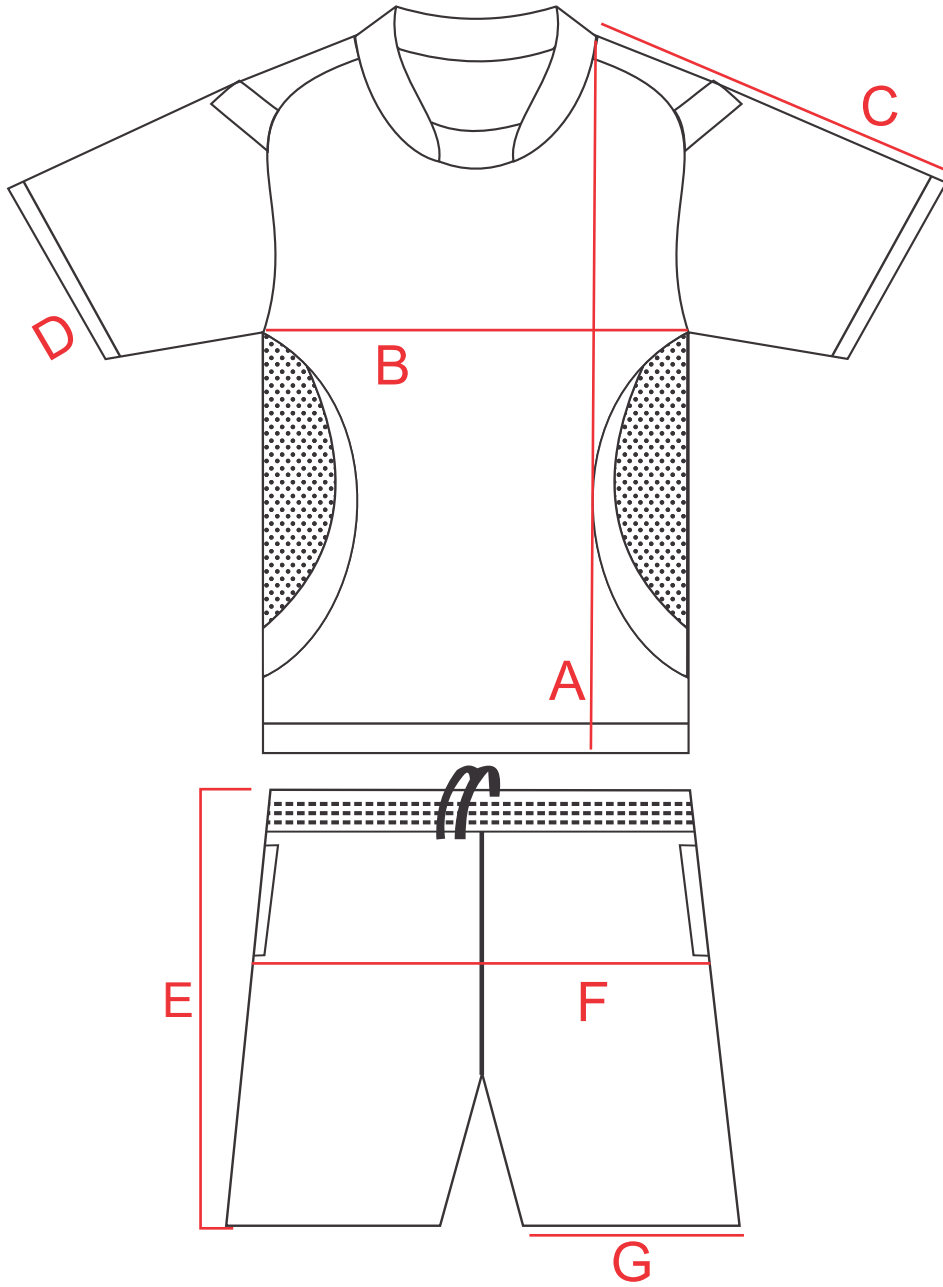

SOCCER SET		CM							
		3XS	2XS	XS	S	M	L	XL	2XL
TOP LENGTH	A	59.00	61.50	64.00	66.50	69.00	71.50	74.00	76.50
HALF CHEST	B	43.00	45.00	47.00	49.00	51.00	53.00	55.00	57.50
SLEEVE LENGTH	C	41.00	42.00	43.00	44.00	45.00	47.00	48.50	50.00
HALF CUFF	D	16.00	16.50	17.00	17.50	18.00	18.50	19.00	19.50
SHORT LENGTH	E	41.50	43.00	43.00	44.50	44.50	47.00	47.00	49.50
HALF HIP	F	49.00	51.00	53.00	55.00	57.00	59.00	61.00	63.00
BOTTOM WIDTH	G	28.00	29.00	30.00	31.00	32.00	33.00	34.00	35.00

TRACK SUIT		CM							
		3XS	2XS	XS	S	M	L	XL	2XL
TOP LENGTH	A	55.00	58.00	61.00	64.00	68.00	70.00	72.00	74.00
SLEEVE LENGTH	B	57.00	60.00	65.00	70.00	77.00	79.00	81.00	83.00
HALF CHEST	C	48.00	50.00	52.00	56.00	61.00	64.00	67.00	70.00
HALF DOWN JACKET	D	46.00	48.00	50.00	54.00	59.00	62.00	65.00	68.00
PAINT LENGHT	E	81.00	88.00	95.00	103.00	105.00	107.00	109.00	111.00
HALF WAIST	F	24.00	26.00	28.00	30.00	32.00	34.00	36.00	37.00